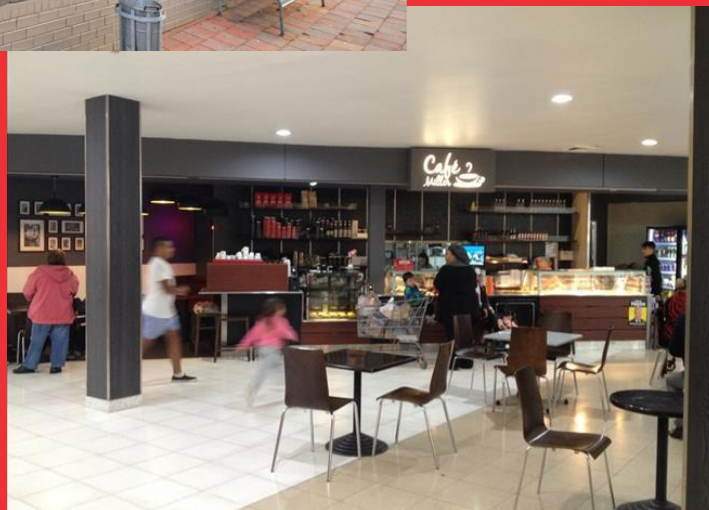

Miller Central

Now Leasing

MINTUS

Residential . Retail . Commercial

Miller Central

Located only 3.8km from the heart of the Liverpool CBD in Sydney's West, Miller Central Shopping Centre is a fresh food and services based neighbourhood shopping centre, anchored by both Woolworths and Aldi supermarkets with a further 40 specialty stores including national retailers and service providers Australia Post, Anytime Fitness, Blooms the Chemist and Big Fat Smile Childcare Centre.

Shop	Area
1	259.7m ²
2	118.5m ²
13	52.0m ²
16 & 16a	192.8m ²
17d	75.0m ²
37	44.2m ²

Miller Central

For more information on leasing at the renewed Miller Centre Shopping Centre contact:

Troy Deviesseux

0419 019 153