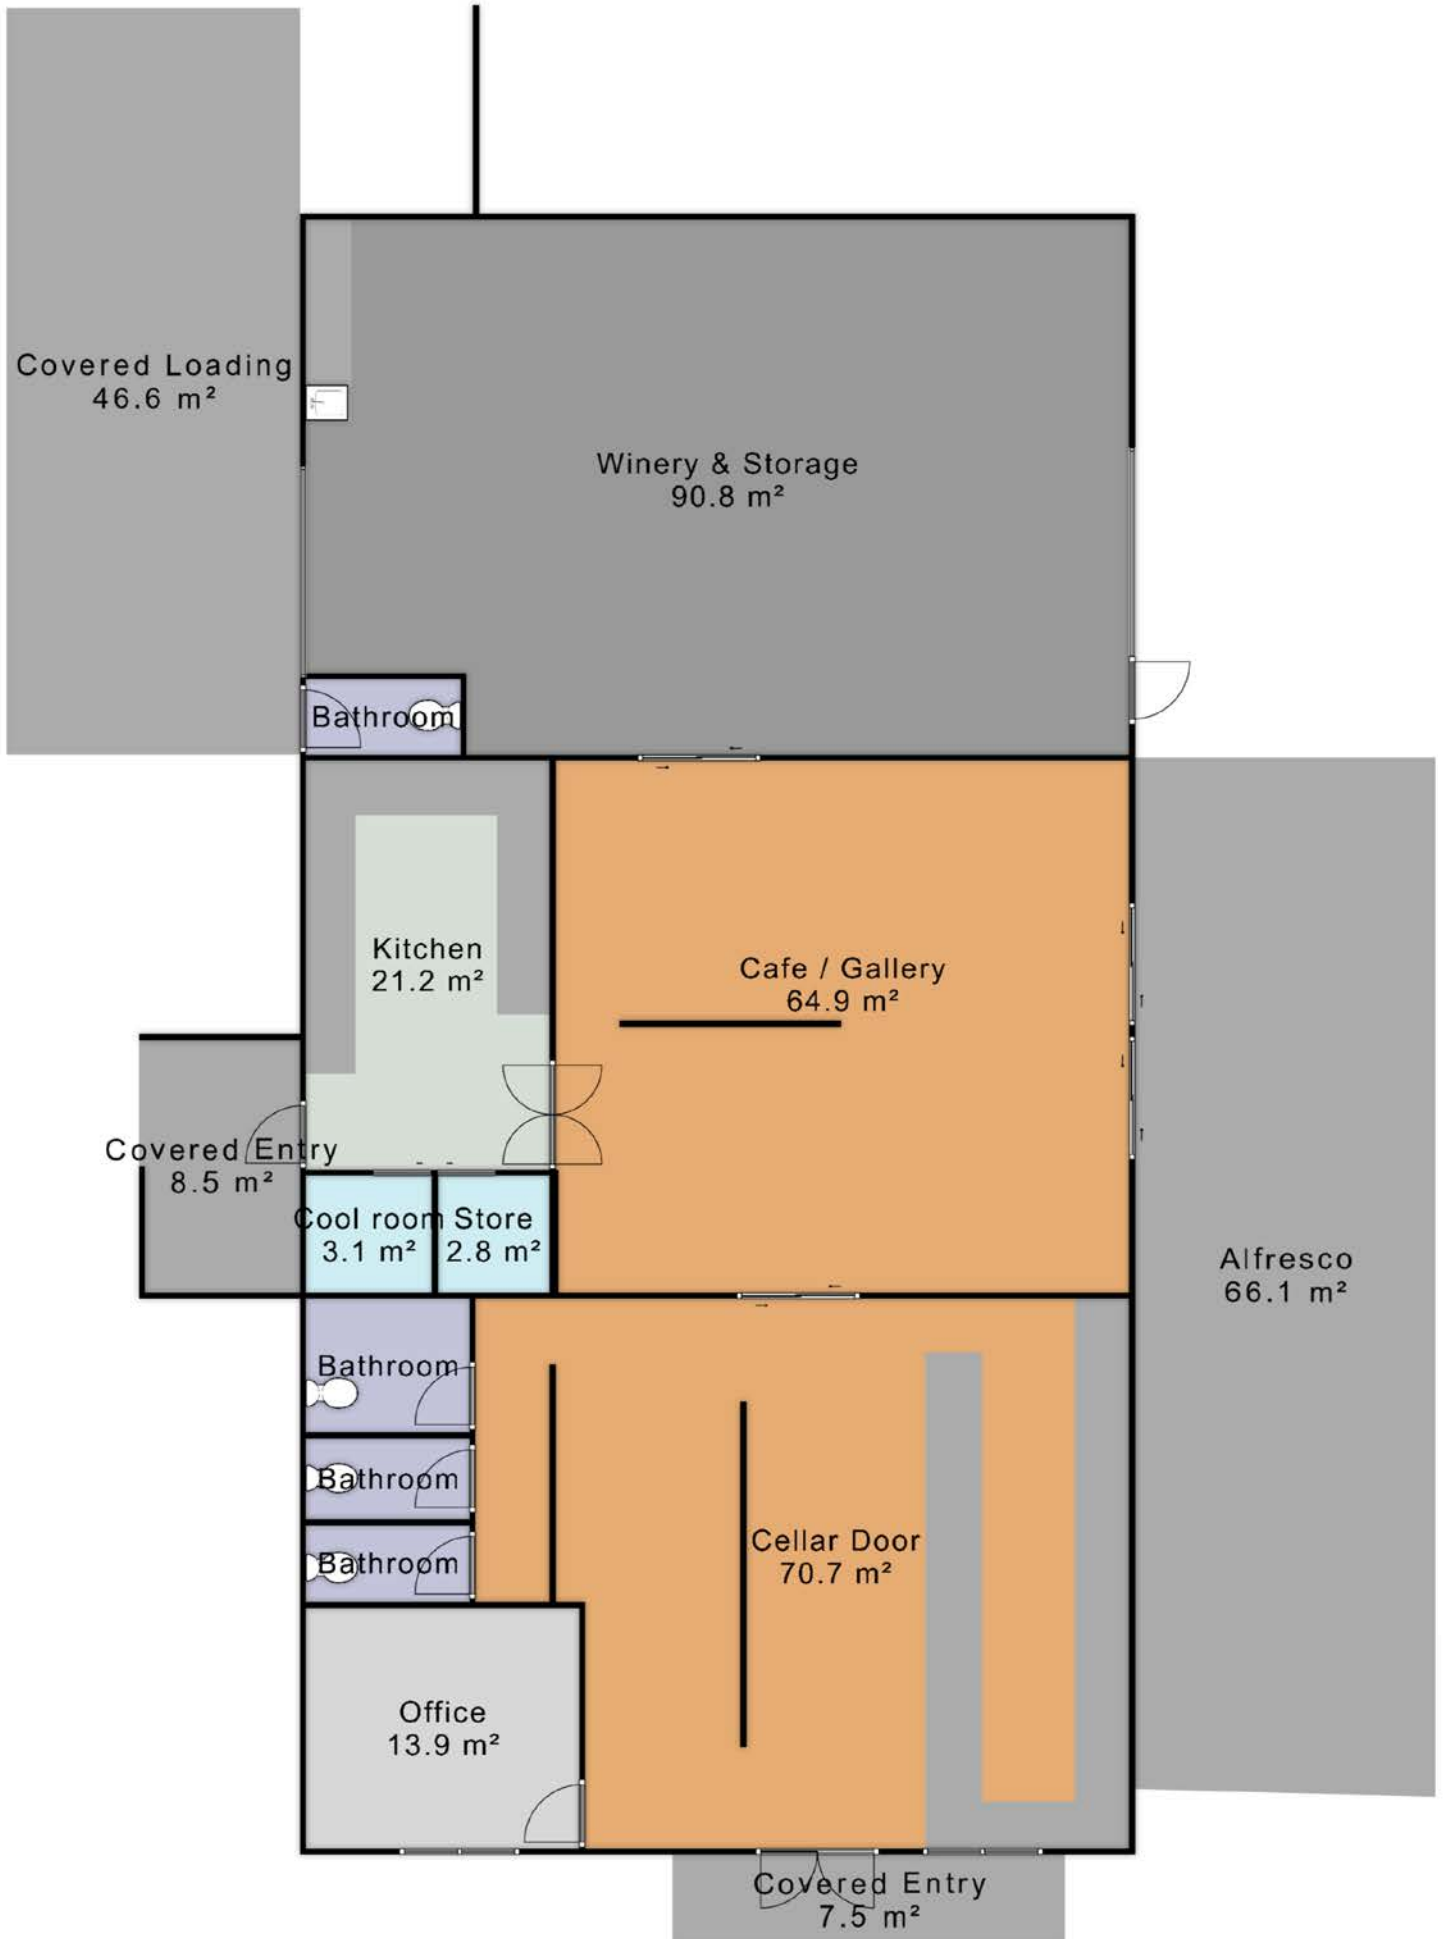

438 Wilderness Road: Site Structures Key

1.	Cottage 1
2.	Cottage 2
3.	Cottage 3
4.	Cottage 4
5.	Cellar door/ Cafe/ Gallery
6.	Residence
7.	Residence Garage
8.	Storage Shed
9.	Workshop
10.	Greenhouse
11.	Rotunda
12.	Vineyard
13.	Vineyard

Land area : 30.12 Acres
 Measurements and direction of north are approximate and are to be used as a guide only.

438 Wilderness Rd
 Lovedale NSW 2325

1 Cottage 1

2 Cottage 2

3 Cottage 3

4 Cottage 4

Ground

Level 1

5 Cellar Door/ Cafe/ Gallery

6 Residence

Ground

Level 1

7 Residence Garage

8 Storage Shed

9 Workshop

10 Greenhouse

11 Rotunda

438 Wilderness Road: Vine Map

Variety	Rows	Area
Chardonnay	1-11	0.44
Cabernet franc	12-18	0.29
Semillion	19-26	0.39
Merlot	26-35	0.25
Vordelho	36-45	0.27
Pinot noir	46-60	0.36
Shiraz	61-76	0.62