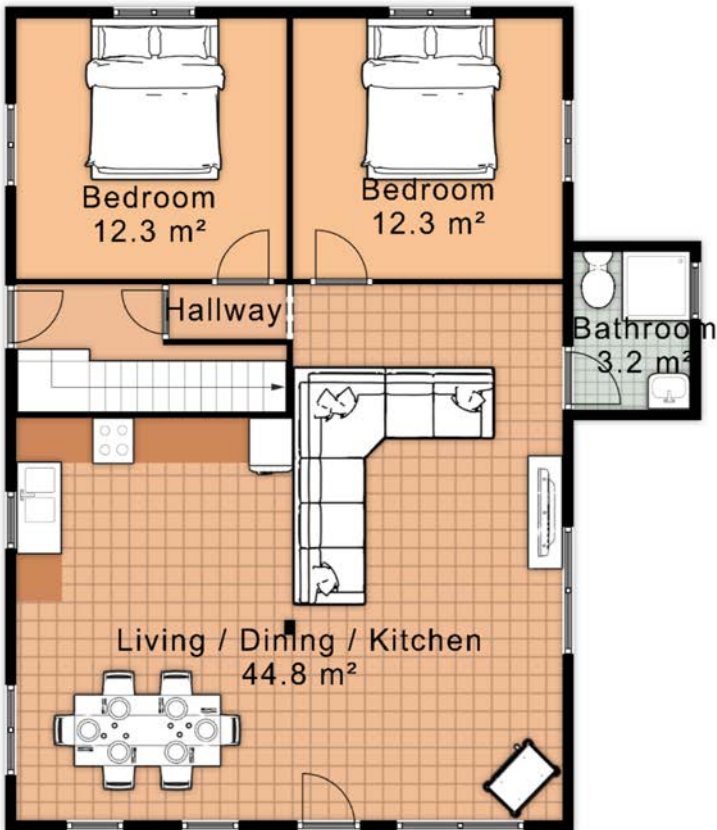

Land area : 30.12 Acres
 Measurements and direction of north are approximate and are to be used as a guide only.

438 Wilderness Rd
 Lovedale NSW 2325

1 Cottage 1

2 Cottage 2

3 Cottage 3

4 Cottage 4

Ground

Level 1

5 Cellar Door/ Cafe/ Gallery

6 Residence

Ground

Level 1

7 Residence Garage

8 Storage Shed

9 Workshop

10 Greenhouse