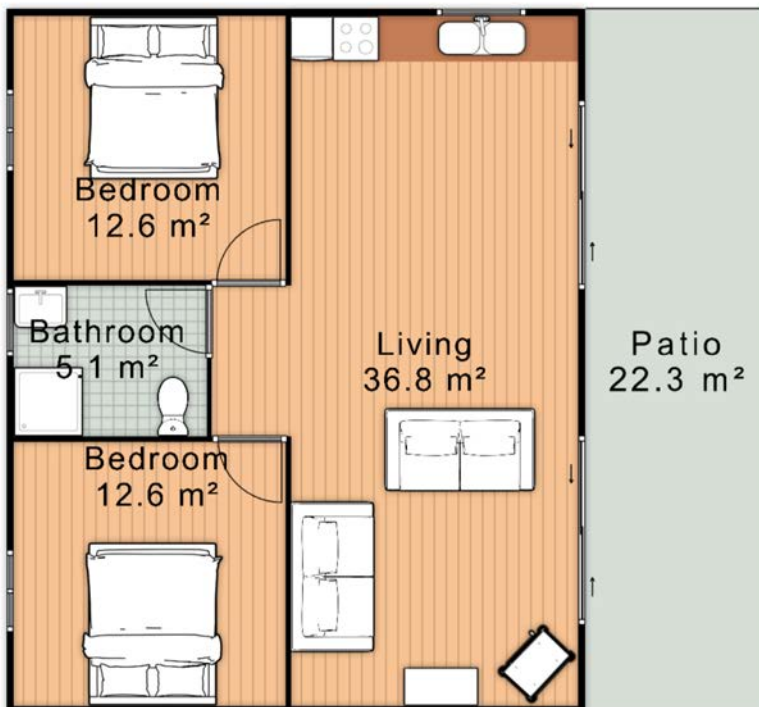

438 Wilderness Road: Site Structures Key

1.	Cottage 1
2.	Cottage 2
3.	Cottage 3
4.	Cottage 4
5.	Cellar door/ Cafe/ Gallery
6.	Residence
7.	Residence Garage
8.	Storage Shed
9.	Workshop
10.	Greenhouse
11.	Rotunda
12.	Vineyard
13.	Vineyard

Land area : 30.12 Acres
 Measurements and direction of north are approximate and are to be used as a guide only.

438 Wilderness Rd
 Lovedale NSW 2325

1 Cottage 1

2 Cottage 2

3 Cottage 3

4 Cottage 4

Ground

Level 1

5 Cellar Door/ Cafe/ Gallery

6 Residence

Ground

Level 1

7 Residence Garage

8 Storage Shed

9 Workshop

10 Greenhouse