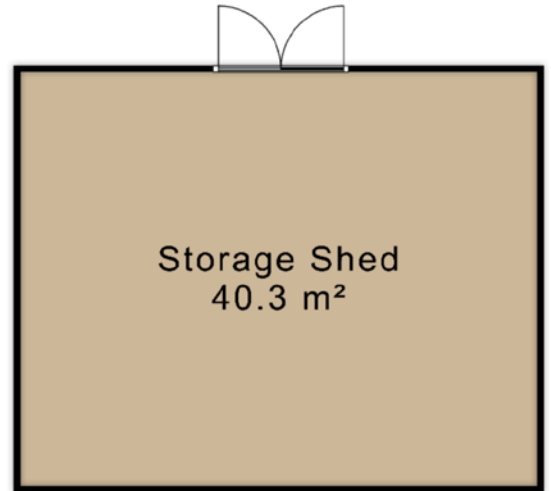

8 Storage Shed