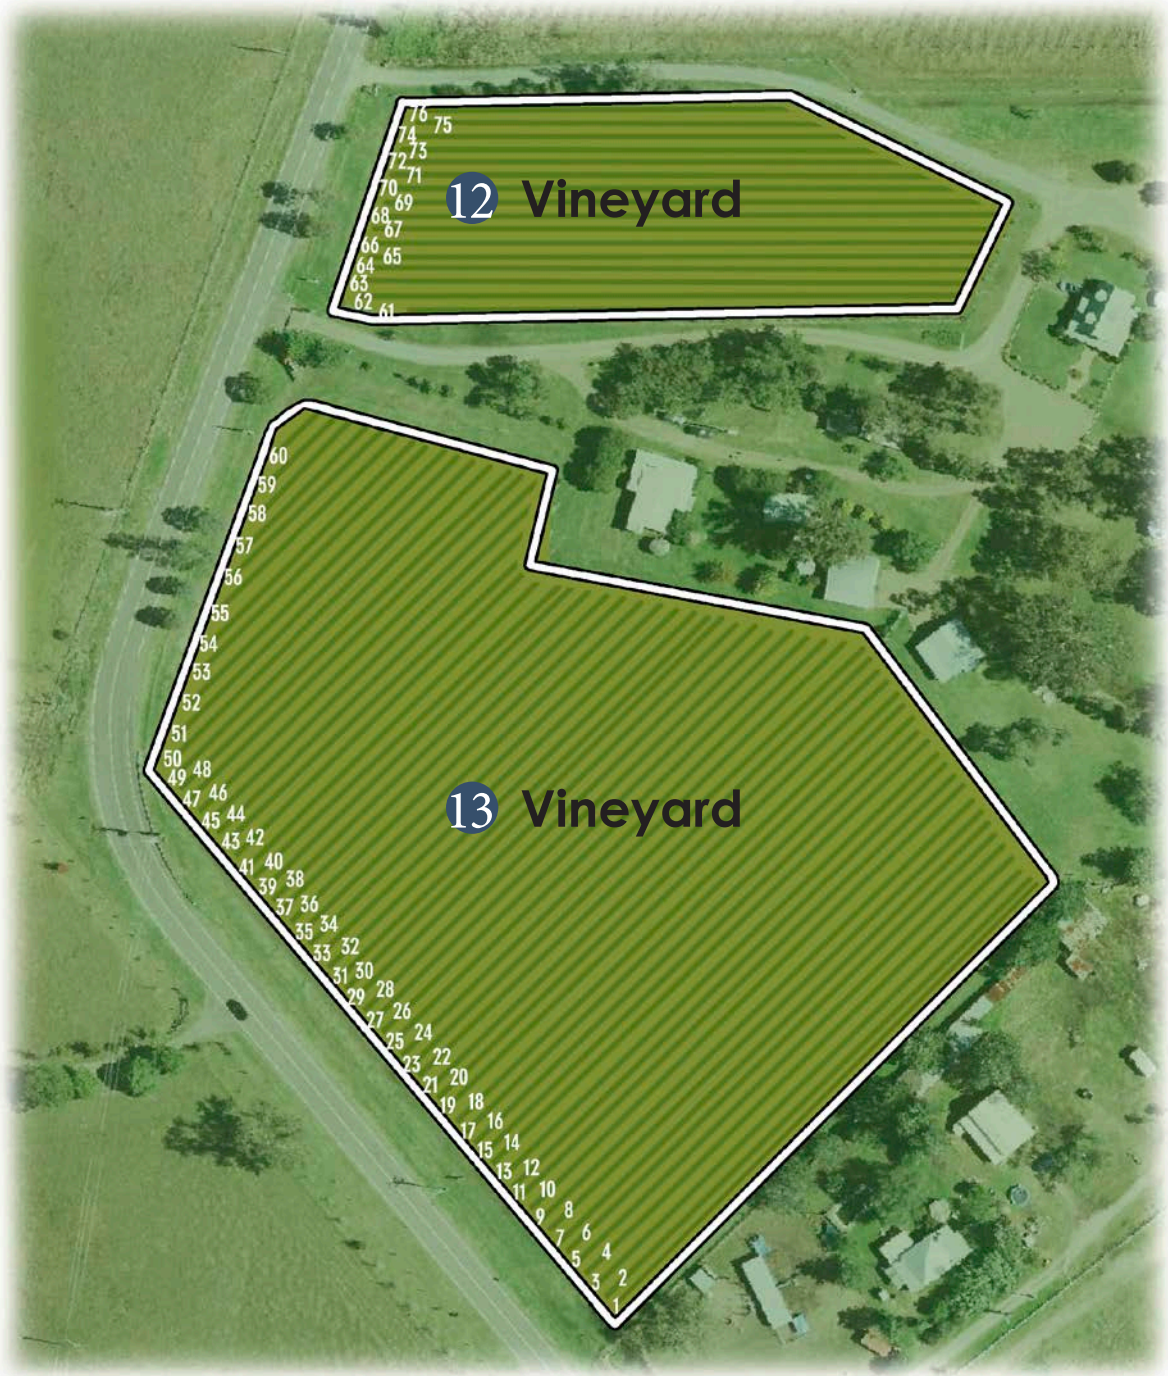

438 Wilderness Road: Site Structures Key

1.	Cottage 1
2.	Cottage 2
3.	Cottage 3
4.	Cottage 4
5.	Cellar door/ Cafe/ Gallery
6.	Residence
7.	Residence Garage
8.	Storage Shed
9.	Workshop
10.	Greenhouse
11.	Rotunda
12.	Vineyard
13.	Vineyard

Land area : 30.12 Acres
 Measurements and direction of north are approximate and are to be used as a guide only.

438 Wilderness Rd
 Lovedale NSW 2325

1 Cottage 1

2 Cottage 2

3 Cottage 3

4 Cottage 4

Ground

Level 1

5 Cellar Door/ Cafe/ Gallery

6 Residence

Ground

Level 1

7 Residence Garage

8 Storage Shed

9 Workshop

10 Greenhouse

11 Rotunda

438 Wilderness Road: Vine Map

Variety	Rows	Area
Chardonnay	1-11	0.44
Cabernet franc	12-18	0.29
Semillion	19-26	0.39
Merlot	26-35	0.25
Vordelho	36-45	0.27
Pinot noir	46-60	0.36
Shiraz	61-76	0.62