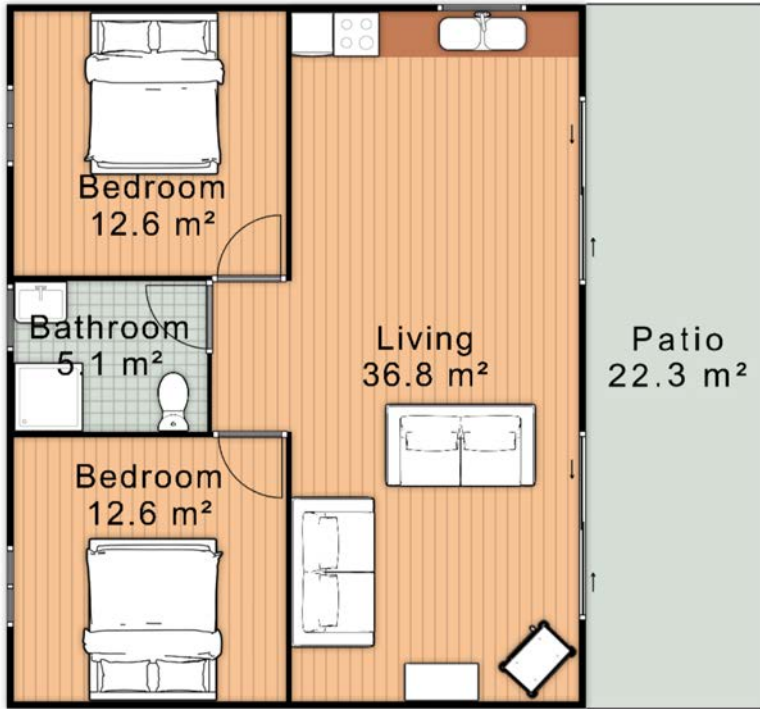

438 Wilderness Road: Site Structures Key

1.	Cottage 1
2.	Cottage 2
3.	Cottage 3
4.	Cottage 4
5.	Cellar door/ Cafe/ Gallery
6.	Residence
7.	Residence Garage
8.	Storage Shed
9.	Workshop
10.	Greenhouse
11.	Rotunda
12.	Vineyard
13.	Vineyard

Land area : 30.12 Acres
 Measurements and direction of north are approximate and are to be used as a guide only.

438 Wilderness Rd
 Lovedale NSW 2325

1 Cottage 1

2 Cottage 2

3 Cottage 3

4 Cottage 4

Ground

Level 1