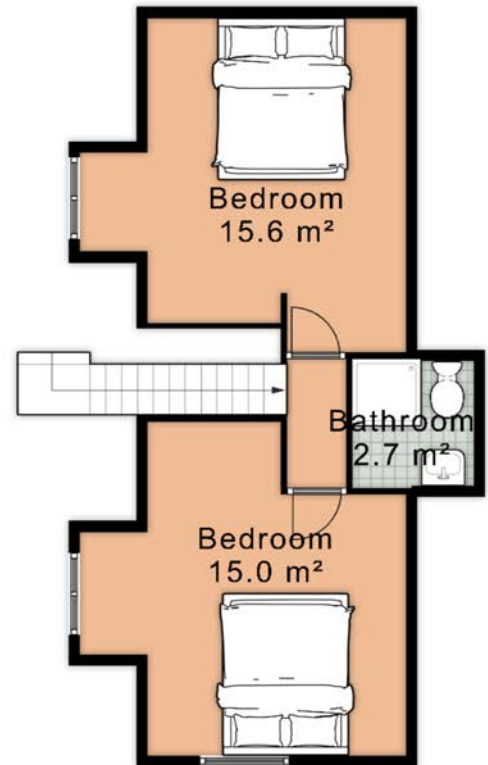

Land area : 30.12 Acres
 Measurements and direction of north are approximate and are to be used as a guide only.

438 Wilderness Rd
 Lovedale NSW 2325

1 Cottage 1

2 Cottage 2

3 Cottage 3

4 Cottage 4

Ground

Level 1

5 Cellar Door/ Cafe/ Gallery

6 Residence

Ground

Level 1

7 Residence Garage

8 Storage Shed

9 Workshop

10 Greenhouse