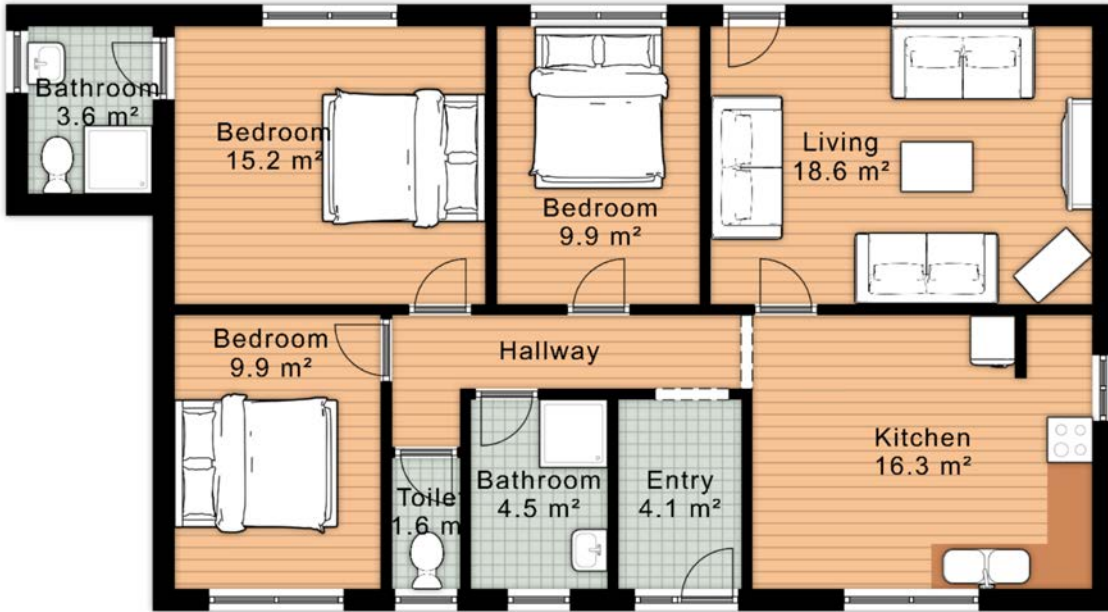

Land area : 30.12 Acres
 Measurements and direction of north are approximate and are to be used as a guide only.

438 Wilderness Rd
 Lovedale NSW 2325

1 Cottage 1

2 Cottage 2

3 Cottage 3

4 Cottage 4

Ground

Level 1

5 Cellar Door/ Cafe/ Gallery

6 Residence

Ground

Level 1

7 Residence Garage

8 Storage Shed

9 Workshop

10 Greenhouse