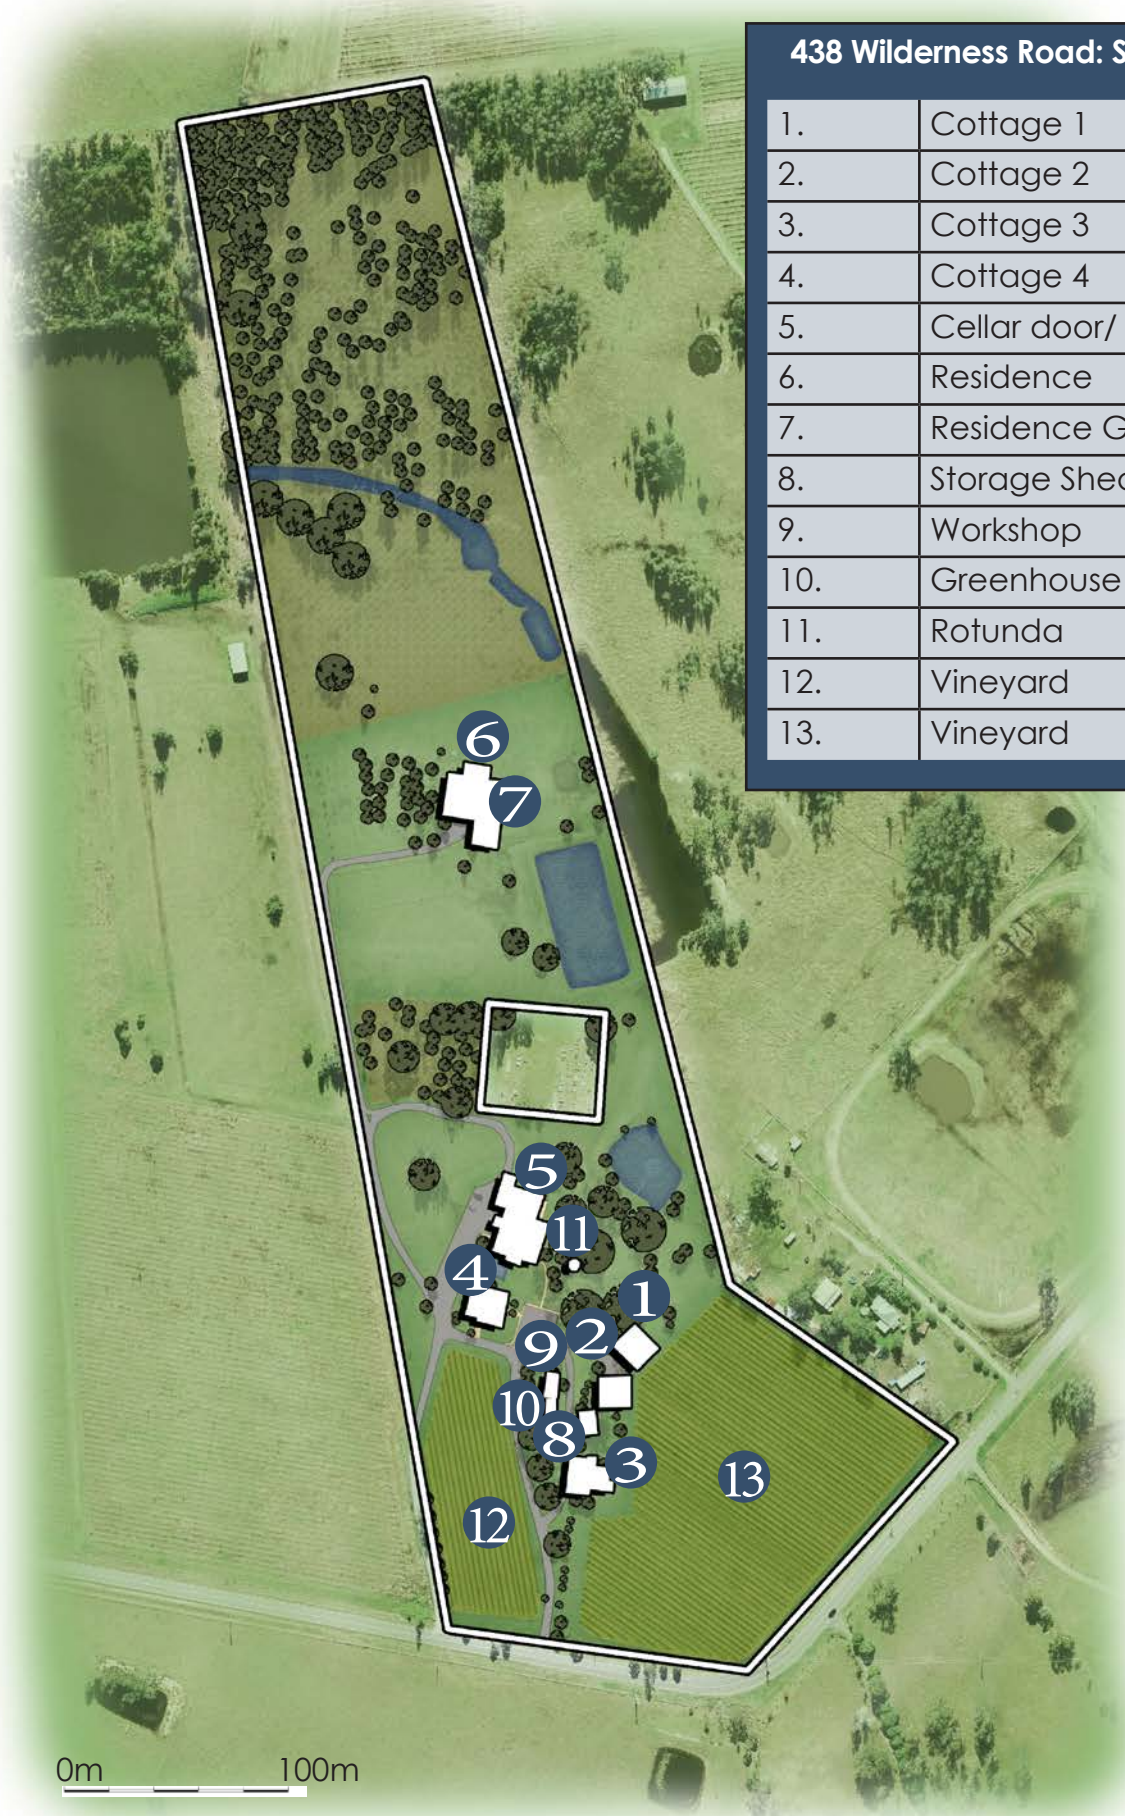

438 Wilderness Road: Site Structures Key

1.	Cottage 1
2.	Cottage 2
3.	Cottage 3
4.	Cottage 4
5.	Cellar door/ Cafe/ Gallery
6.	Residence
7.	Residence Garage
8.	Storage Shed
9.	Workshop
10.	Greenhouse
11.	Rotunda
12.	Vineyard
13.	Vineyard

Land area : 30.12 Acres
 Measurements and direction of north are approximate and are to be used as a guide only.

438 Wilderness Rd
 Lovedale NSW 2325

1 Cottage 1

2 Cottage 2

3 Cottage 3

4 Cottage 4

Ground

Level 1

5 Cellar Door/ Cafe/ Gallery

6 Residence

Ground

Level 1

7 Residence Garage

8 Storage Shed

9 Workshop

10 Greenhouse

11 Rotunda

438 Wilderness Road: Vine Map

Variety	Rows	Area
Chardonnay	1-11	0.44
Cabernet franc	12-18	0.29
Semillion	19-26	0.39
Merlot	26-35	0.25
Vordelho	36-45	0.27
Pinot noir	46-60	0.36
Shiraz	61-76	0.62