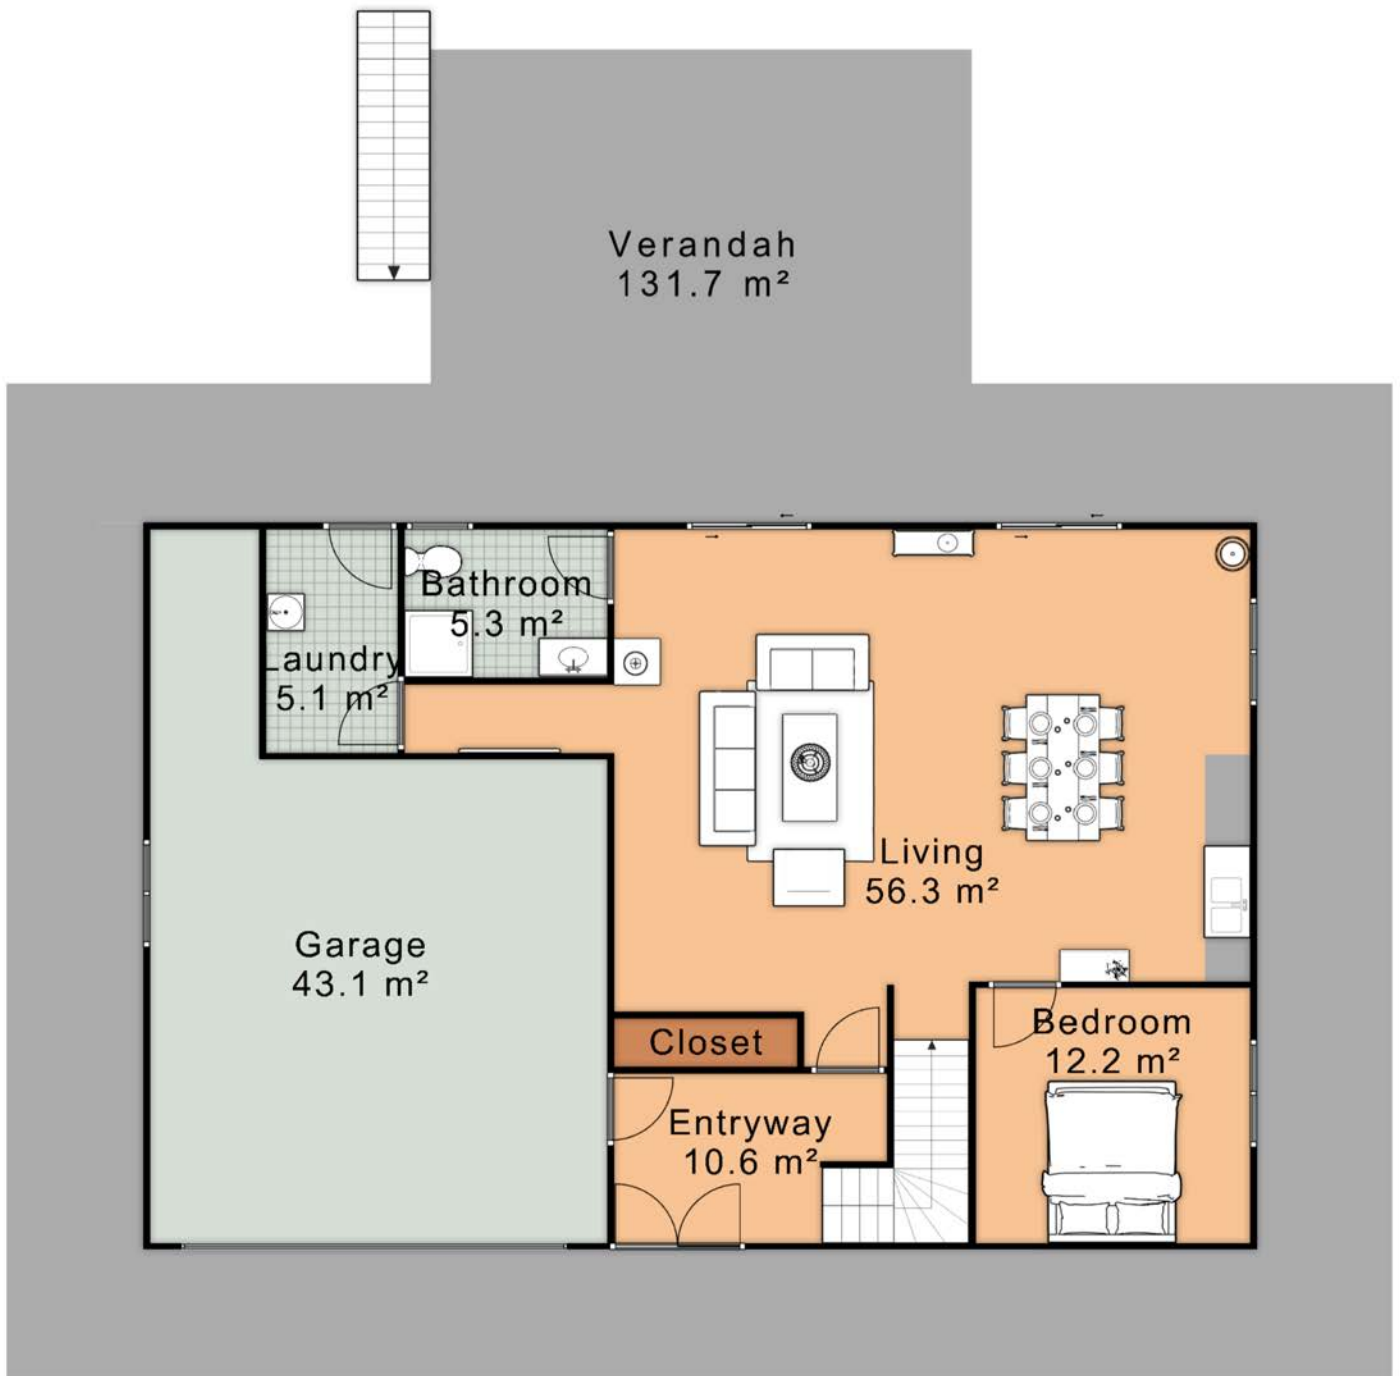

Land area : 30.12 Acres
 Measurements and direction of north are approximate and are to be used as a guide only.

438 Wilderness Rd
 Lovedale NSW 2325

1 Cottage 1

2 Cottage 2

3 Cottage 3

4 Cottage 4

Ground

Level 1

5 Cellar Door/ Cafe/ Gallery

6 Residence

Ground

Level 1

7 Residence Garage

8 Storage Shed

9 Workshop

10 Greenhouse

11 Rotunda

438 Wilderness Road: Vine Map

Variety	Rows	Area
Chardonnay	1-11	0.44
Cabernet franc	12-18	0.29
Semillion	19-26	0.39
Merlot	26-35	0.25
Vordelho	36-45	0.27
Pinot noir	46-60	0.36
Shiraz	61-76	0.62