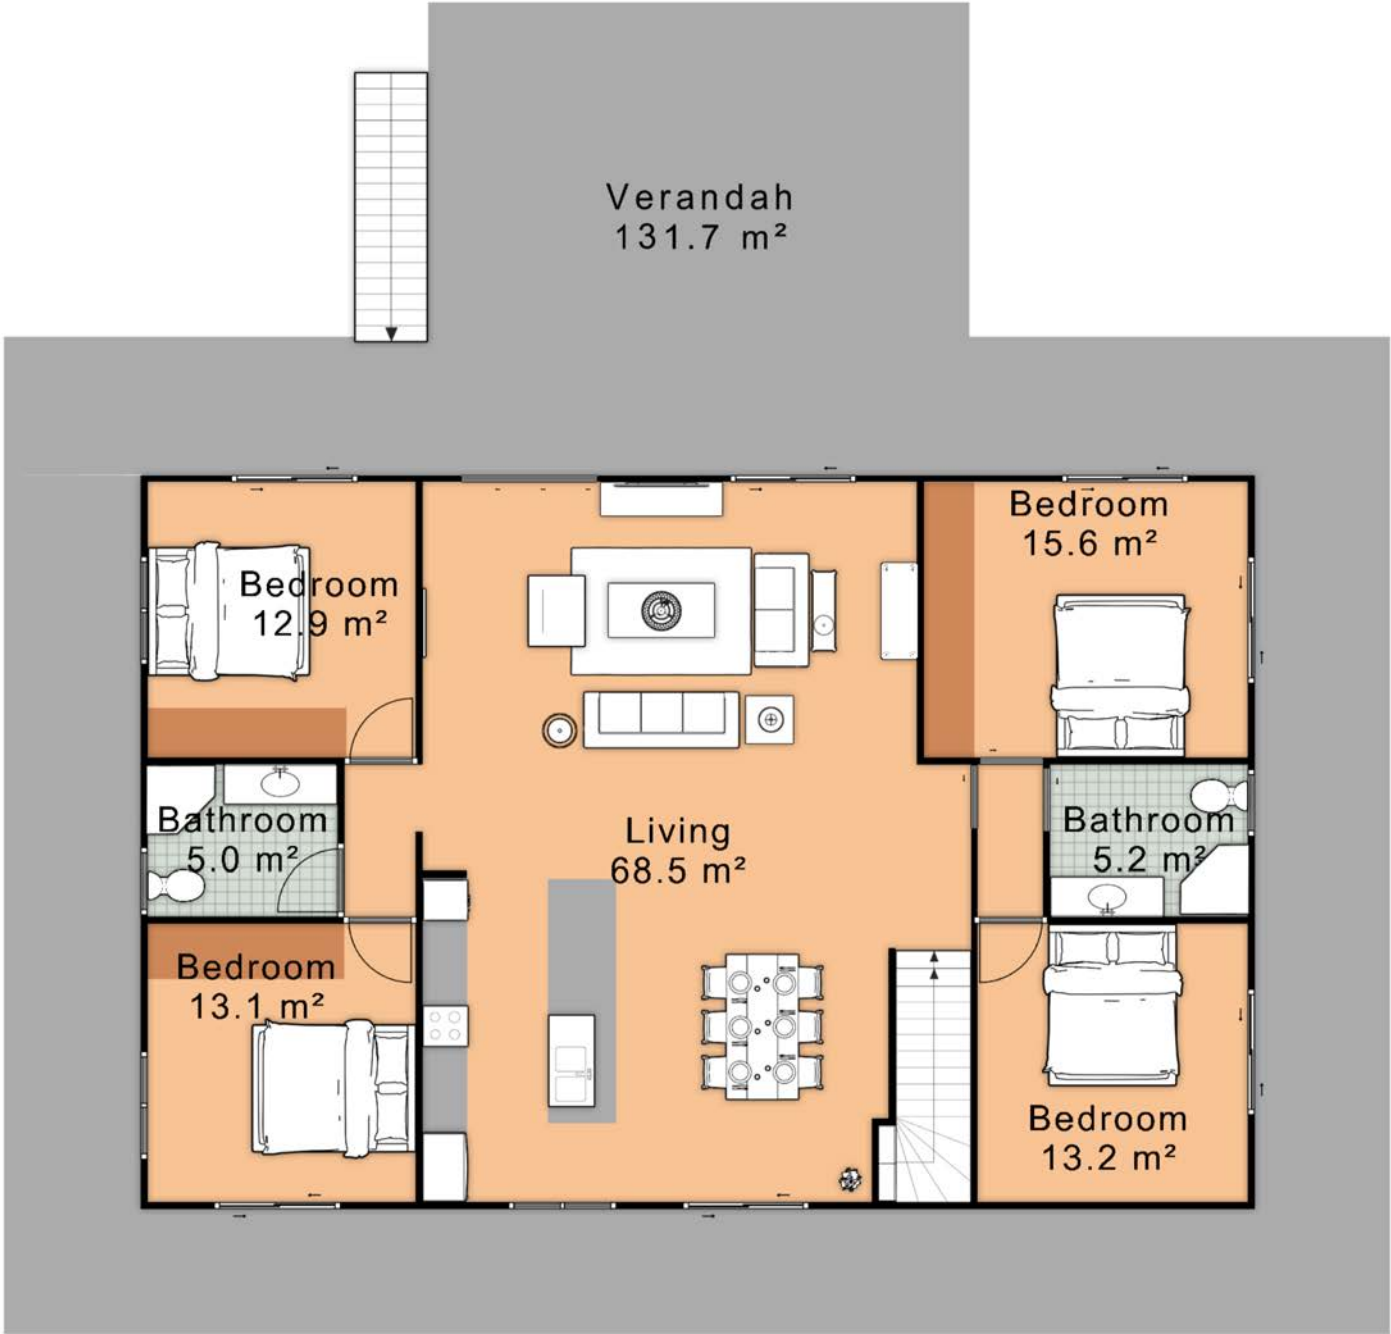

Land area : 30.12 Acres
 Measurements and direction of north are approximate and are to be used as a guide only.

438 Wilderness Rd
 Lovedale NSW 2325

1 Cottage 1

2 Cottage 2

3 Cottage 3

4 Cottage 4

Ground

Level 1

5 Cellar Door/ Cafe/ Gallery

6 Residence

Ground

Level 1

7 Residence Garage

8 Storage Shed

9 Workshop

10 Greenhouse

11 Rotunda

438 Wilderness Road: Vine Map

Variety	Rows	Area
Chardonnay	1-11	0.44
Cabernet franc	12-18	0.29
Semillion	19-26	0.39
Merlot	26-35	0.25
Vordelho	36-45	0.27
Pinot noir	46-60	0.36
Shiraz	61-76	0.62