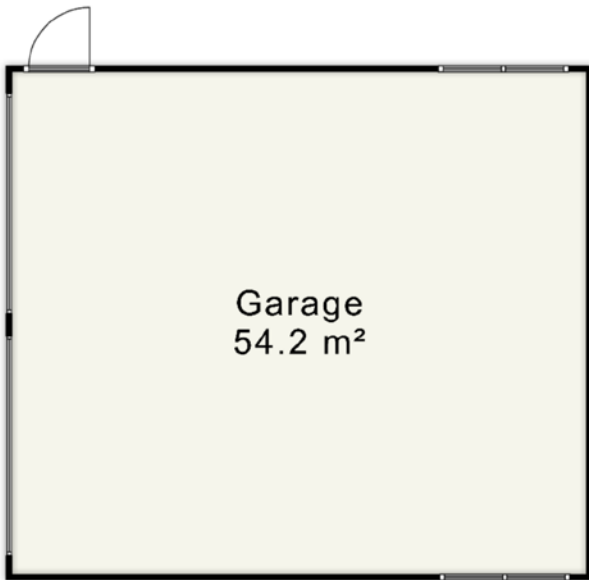

7 Residence Garage