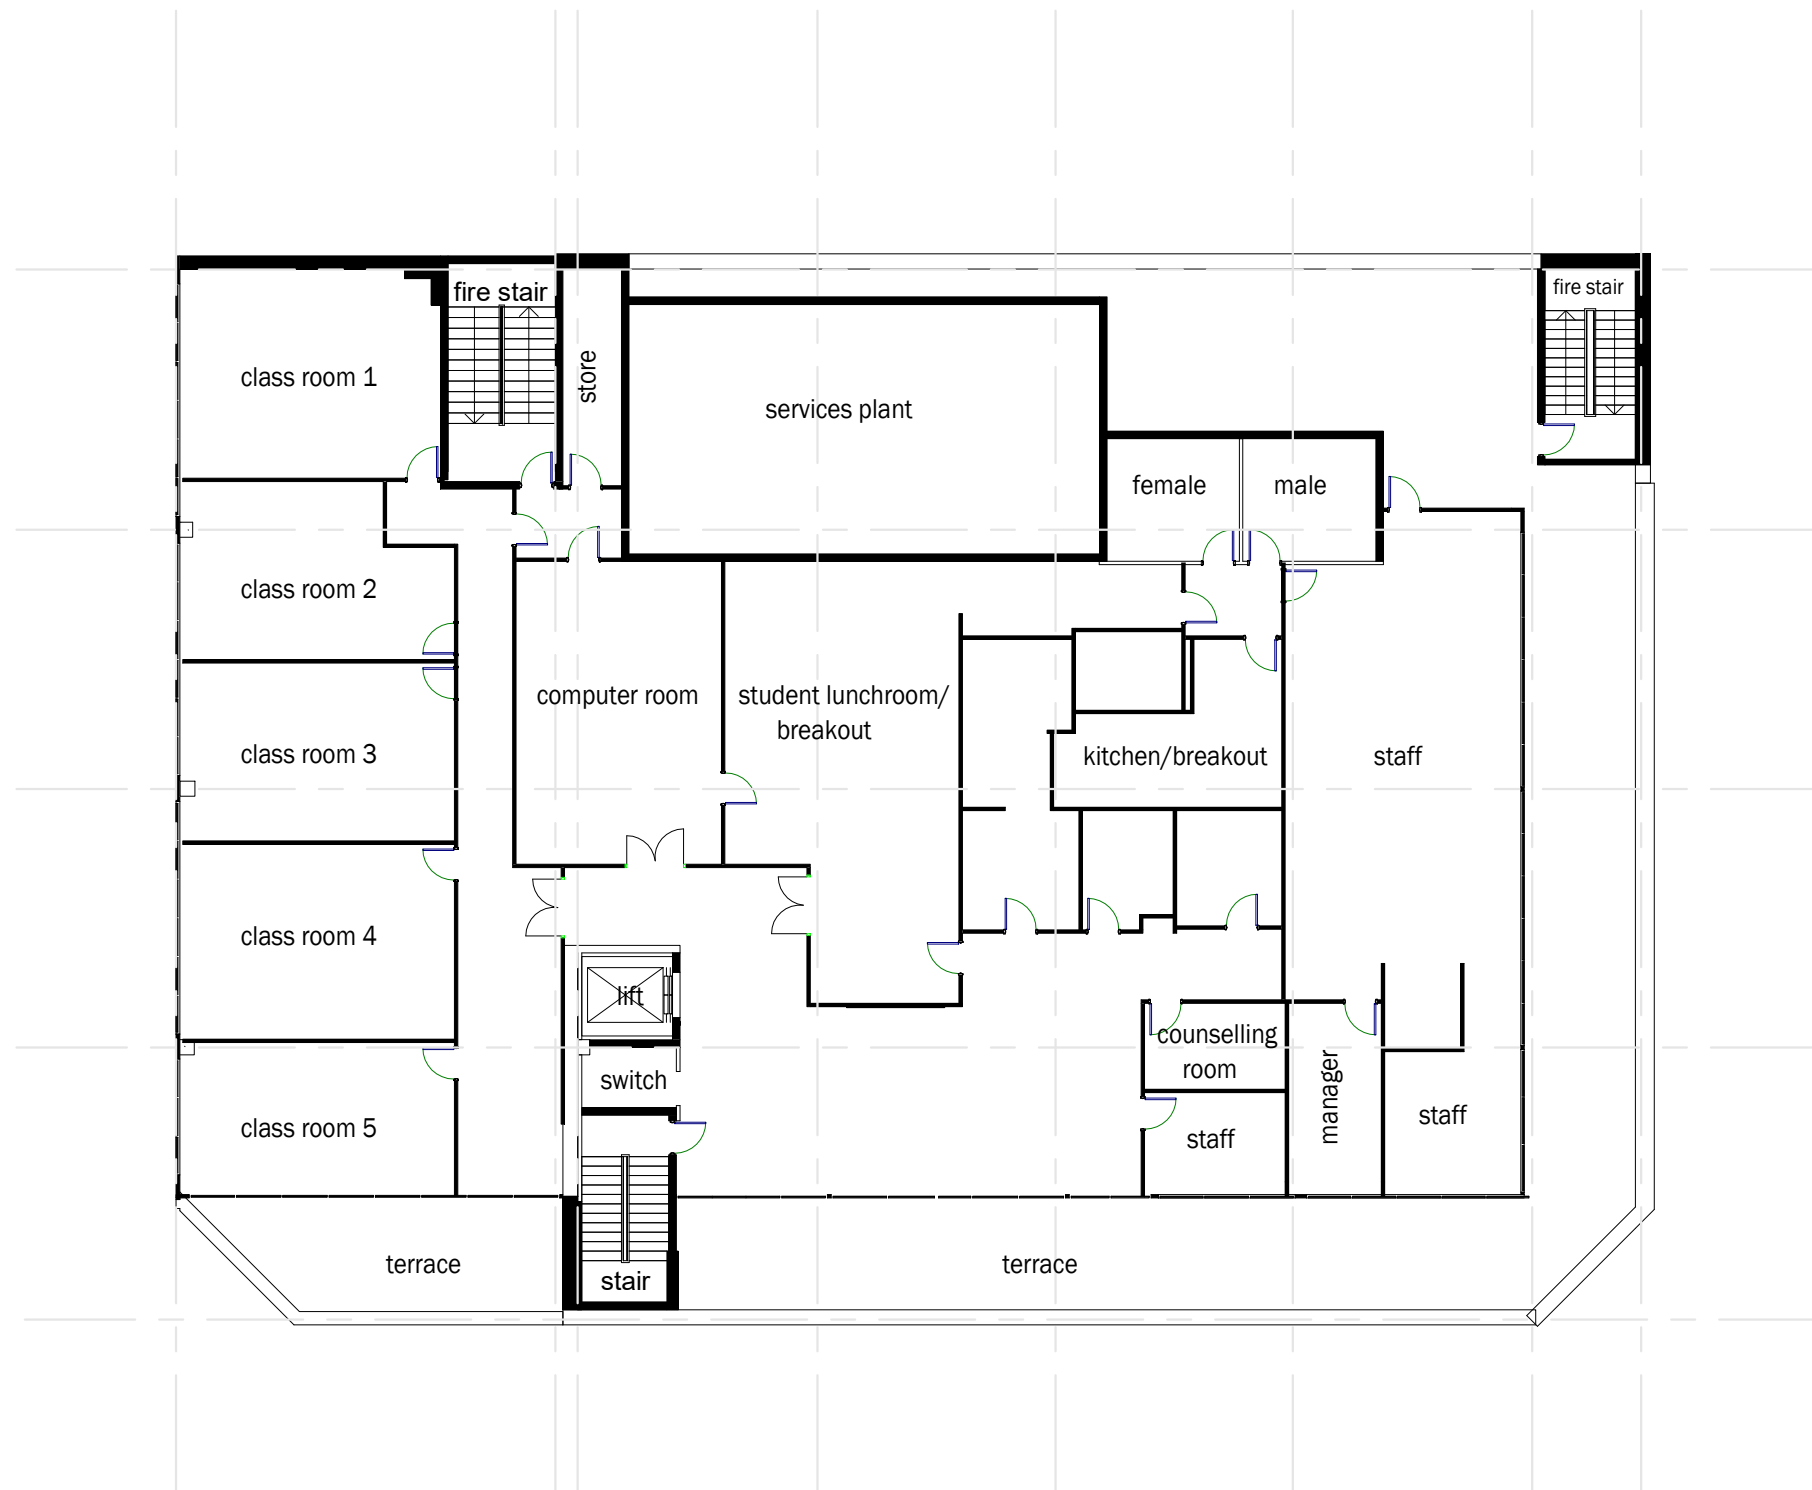

1 Ground Floor - Existing Layout  
1 : 200

St. Paul's Terrace  
252 St. Paul's Terrace

GF existing layout  
5602.Rev A.A001.

**TVS**architects

① Level 1 - Existing Layout  
1 : 200

St. Paul's Terrace  
252 St. Paul's Terrace

LV 1 existing layout  
5602.Rev A.A003.

**TVS**architects

① Level 2 - Existing Layout  
1 : 200

St. Paul's Terrace  
252 St. Paul's Terrace

LV 2 existing layout  
5602.Rev A.A005.

**TVS**architects

① Level 3 - Existing Layout  
1 : 200

St. Paul's Terrace  
252 St. Paul's Terrace

LV 3 existing layout  
5602.Rev A.A007.

**TVS**architects